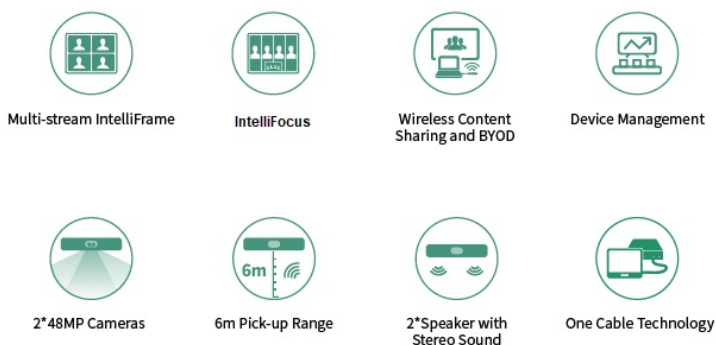

MVC S40 Microsoft Teams Rooms System

Microsoft Teams Rooms System for Small-to-medium Meeting Rooms

Yealink MVC S40 is specially designed for small-to-medium conference rooms. The standard set includes high-performance MINI-PC MCore Pro, touch panel MTouch E2, and a new generation of smart conference room audio and video equipment jointly created by Yealink: SmartVision 40 smart audio and video integration machine. This all-in-one machine has 2x 48MP lenses, a 120° pickup range, supports IntelliFocus, Multi-stream IntelliFrame*, Video Fence, and other cutting-edge AI functions of Teams, which will bring you an All-round immersive smart meeting room experience. Yealink third generation MINI-PC MCore Pro combines aesthetics with practicality, has three HDMI ports, and comes with EDID, providing a flexible and reliable deployment solution for conference rooms. Yealink's third-generation conference touch panel MTouch E2 was designed with the idea of multi-function all-in-one, it has a built-in Human Motion Sensor that the conference system can automatically wake up and you can immediately start the conference.

*Currently ship SmartVision 40 with IntelliFocus, will ship SmartVision 40 with Multi-stream IntelliFrame from 2024 Q2.

Key Features and Benefits

SmartVision 40: Ultra HD picture quality and artificial AI features

The dual lens fixed-focus stitching solution combines the images from two lenses to achieve a higher pixel density, resulting in clearer and sharper image quality. The intelligent AI features include the IntelliFocus, Multi-stream IntelliFrame, Video Fence and so on. It can automatically detect speakers in the meeting room, frame them, and display them on the screen through multi-stream output, providing a more intuitive and interactive remote meeting experience. Also, the Video Fence feature can intelligently identify and block interfering factors in the meeting room, maintaining a clean and professional meeting display.

SmartVision 40: High-quality audio pickup experience

SmartVision 40 has a 6-meter voice pickup range and built-in stereo speakers, 3-meter full-duplex technology and 8x long-range pickup microphones. The intelligent noise reduction technology provides a good audio experience. In addition, it can support 2 additional expansion microphones, that can cover a large conference room.

Convenient screen sharing

The MVC S40 supports wire and WPP30 wireless screen sharing solution, also support Miracast wireless display