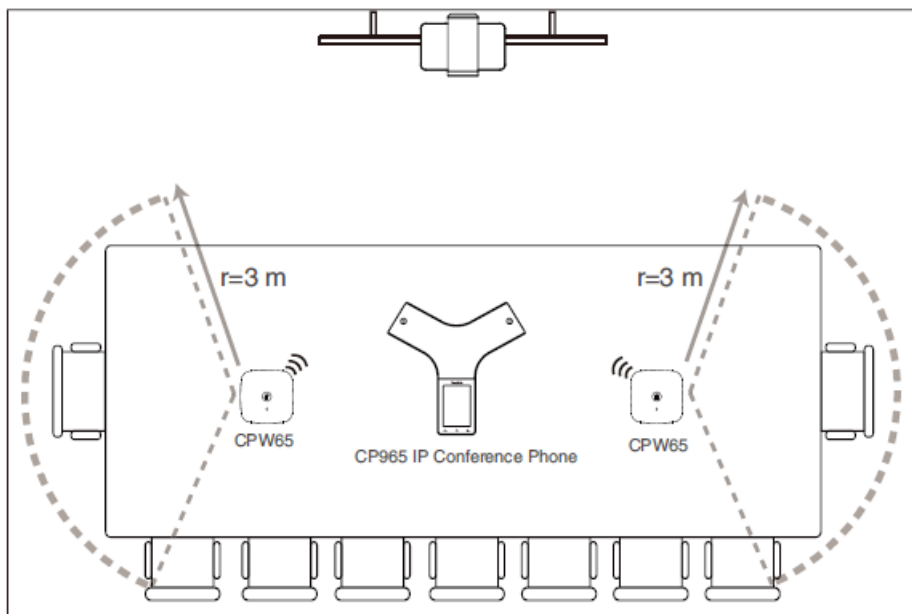

Key Features and Benefits

Optimal
HD Voice

Wireless Expansion
Microphone

Capacitive
Mute Touchpad

Place-and-Charge
Charger Cradle

Specifications

Specifications	Description
Features	<ul style="list-style-type: none"> · Optimal HD voice · Full duplex technology · Muting the microphone with touchpad · 10-foot (3-meter) 360° voice pickup · Largest distance between CP965 and CPW65: 20 meters · 1500 mAh battery capacity · 13-hour talk time · 11-day standby time
Physical Feature	<ul style="list-style-type: none"> · Dimension (W x D x H): -Microphone: 78.59 mm x 78.59 mm x 15.3 mm -Charge Cradle: 100 mm x 60 mm x 25.8 mm · Operating humidity: 10-90% · Storage temperature: -20-60°C
DECT	<ul style="list-style-type: none"> · Frequency bands: 1880 – 1900 MHz (Europe) 1920 – 1930 MHz (US) 1902 – 1906 MHz (THA) 1910 – 1920 MHz (BA)
Package Content	<ul style="list-style-type: none"> · 2 x CP Wireless Expansion Microphone · Charger Cradle · 0.3 m Micro USB Cable · Quick Start Guide
Package Features	<ul style="list-style-type: none"> · Qty/CTN: 20 PCS · N.W/CTN: 7.368 kg · G.W/CTN: 7.812 kg · Giftbox size: 190 mm x 82 mm x 48 mm · Carton meas: 395 mm x 251 mm x 185 mm
Compliance	